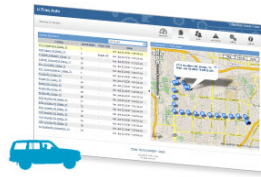

GPS Service Plans

<u>Saver Plan</u> $10.00/month $25.00/quarter $100.00/annually	<u>Basic Plan</u> $15.00/month $40.00/quarter $150.00/annually	<u>Advanced Plan</u> $25.00/month $70.00/quarter $250.00/annually	<u>Premium Plan</u> $30.00/month $80.00/quarter $300.00/annually
Click to Locate On demand (Max 30 per month)	Click to Locate On demand	Track every 5 minutes while ignition on	Track every 2 minutes while ignition on
Low Battery Alerts	Track Now – every 5 minutes for one hour	Click to Locate On demand	Click to Locate On-demand
60 Days of History with Report	Ignition On and Off Reporting	Ignition On and Off Reporting	Ignition On and Off Reporting
	Daily Heartbeat	Daily Heartbeat	Daily Heartbeat
	Three Alert Zones with email or text notifications	Three Alert Zones with email or text notifications	Five Alert Zones with email or text notifications
	One Speed Alert with email or text notifications	One Speed Alert with email or text notifications	One Speed Alert with email or text notifications
	Schedule notifications Ignition Speed	Schedule notifications Ignition Speed	Schedule notifications Ignition Speed
	GPS Lock – power restoral	GPS Lock – power restoral	GPS Lock – power restoral
	Low Battery Alert	Low Battery Alert	Low Battery Alert
	60 days history	60 days history	60 days history
		Stop Reports	Stop Reports
		Trip Reports (includes miles)	Trip Reports (includes miles)
			Idle Reports